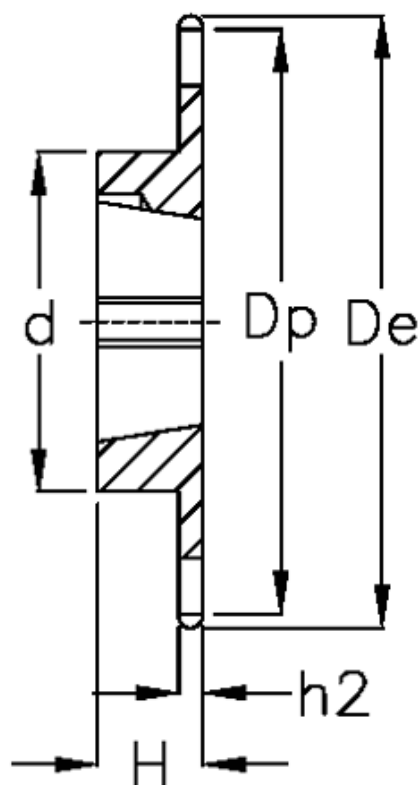

Data Sheet

Article number: 616031008019

Description: Taperbored sprocket 16 B-1 Z=19 simplex
for bushing 2517

Measures

C = 2.5
d = 108
De = 165.2
Dp = 154.33

For bush = 2517

For chain size = 1" x 17,02 mm

For chain type = 16 B-1

H = 45

h1 = 16.2

Material = Stål

Number of teeth = 19